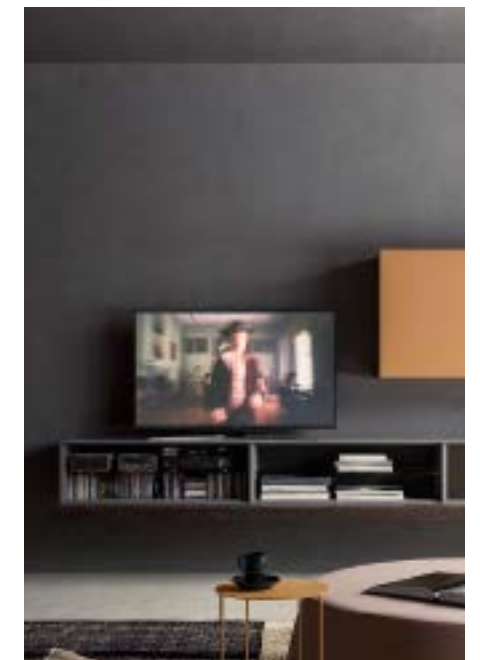

**Anta Sp. 1,4 cm**  
/  
Door Th. 1.4 cm

**Pensile Cube**  
/  
Cube wall unit

.....  
**Day comp. 29** ..... **L384 P52,4 H166**  
 Panche sospese Fashion wood Rovere Terra / Suspended benches in Terra oak Fashion Wood  
 Pensili Cube laccato opaco Piombo e box interni rivestiti in cuoio 1031 / Cube wall units lacquered in matt Piombo  
 and internal boxes upholstered in leather 1031  
 Pensili laccato opaco Cuoio naturale / Natural leather matt lacquered wall units  
**Wok\* tavolino/occasional table** .....  
**Denny\* pouf**.....