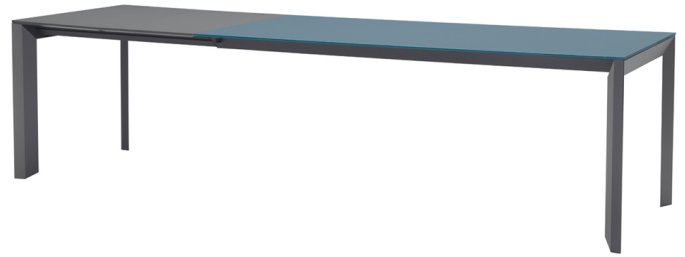

# Apollo Extendable Table

design Midj R&D, 2014

### Structure

White Steel

Sand Steel

Grafite Steel

Brown Steel

Satin