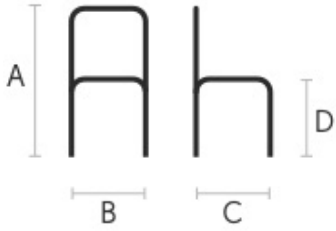

Light Grey Steel

Facepowder Pink Steel

Dimensions

	cm	inch
A	76	29.9
D	46	18.1
C	51	19.7
B	51	19.7

Volumetric Details

Weight 14 Kg

Volume 0.29 mc

Package 1