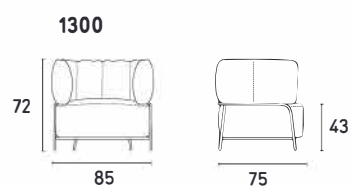

LOUNGE CHAIR