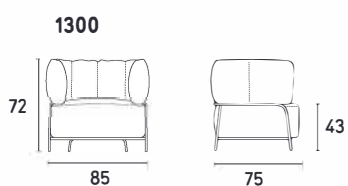

LOUNGE CHAIR