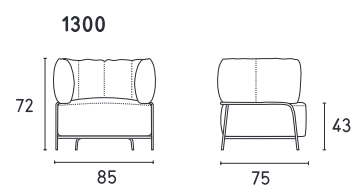

Quadrotta

NEW

Design: Archirivolto

CS3409

Technical specifications
see page 130

NOTE

This model is also available with seat and back made of two different materials or finishes. The price refers to the highest category among materials or finishes.

CS3409

FABRIC	Backrest	Seat
Removable	-	-
Not removable	●	●

CS3409 LH

LEATHER	Backrest	Seat
Removable	-	-
Not removable	●	●

CS3409 BI

FABRIC OR LEATHER	Backrest	Seat
Removable	-	-
Not removable	●	●

FOR PORTAL ORDERS