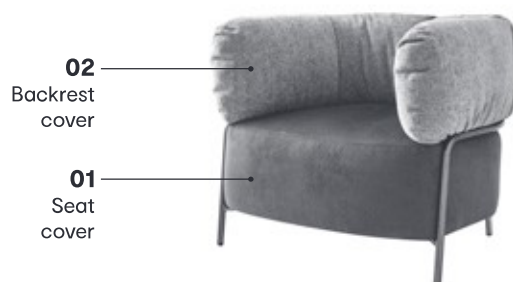

Quadrotta

NEW

Design: Archirivolto

CS3409

Technical specifications
see page 130

NOTE

This model is also available with seat and back made of two different materials or finishes. The price refers to the highest category among materials or finishes.

CS3409

FABRIC	Backrest	Seat
Removable	-	-
Not removable	●	●

CS3409 LH

LEATHER	Backrest	Seat
Removable	-	-
Not removable	●	●

CS3409 BI

FABRIC OR LEATHER	Backrest	Seat
Removable	-	-
Not removable	●	●

FOR PORTAL ORDERS