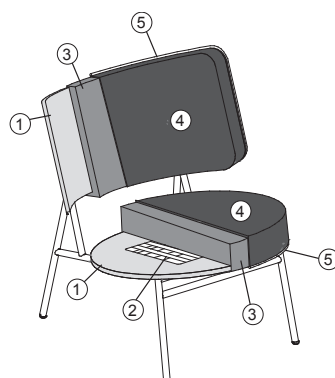

LEATHER	Backrest	Seat
Removable	-	-
Not removable	●	●

Alma

CS3366-A
CS3366-B

1. PUR foam D65
2. Feather mix
3. Polyurethane foam
4. Polyurethane foam
5. Chipboard panel
6. Elastic belts
7. Swivel mechanism

Code	Boxes	Mc	Kg	Dimensions cm WxDxH
1310	1	0,752	40,00	89 x 89 x 95
1320	1	0,202	9,80	75 x 56 x 48

1. Polyurethane foam D35
2. Polyurethane foam D35
3. Chipboard panel
4. Plastic foot

Baltimora

CS3406

1. Plywood panel
2. Polyurethane foam D30
3. Cover

Code	Boxes	Mc	Kg	Dimensions cm WxDxH
1300	1	0,29	11,50	76 x 75 x 50
	1	0,32	6,30	81 x 61 x 64

Coco

CS3395

1. Plywood panel
2. Elastic belts
3. Polyurethane foam D40
4. Cover
5. Piping

Code	Boxes	Mc	Kg	Dimensions cm WxDxH
1300	1	0,58	13,30	86 x 79 x 85