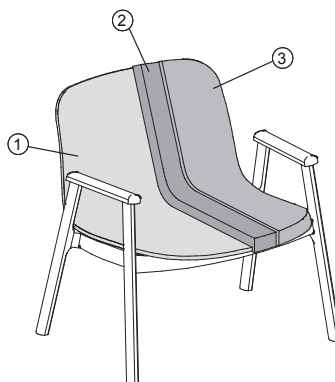

COCO

Coco

Design: Buseti Garuti Redaelli

CS3395

Technical specifications
see page 127

CS3395

FABRIC	Backrest	Seat
Removable	-	-
Not removable	●	●

CS3395 LH

LEATHER	Backrest	Seat
Removable	-	-
Not removable	●	●

Alma

CS3366-A
CS3366-B

1. PUR foam D65
2. Feather mix
3. Polyurethane foam
4. Polyurethane foam
5. Chipboard panel
6. Elastic belts
7. Swivel mechanism

Code	Boxes	Mc	Kg	Dimensions cm WxDxH
1310	1	0,752	40,00	89 x 89 x 95
1320	1	0,202	9,80	75 x 56 x 48

1. Polyurethane foam D35
2. Polyurethane foam D35
3. Chipboard panel
4. Plastic foot

Baltimora

CS3406

1. Plywood panel
2. Polyurethane foam D30
3. Cover