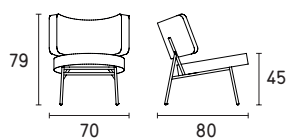

COCO

Coco

Design: Buseti Garuti Redaelli

CS3395

Technical specifications
see page 127

CS3395

FABRIC	Backrest	Seat
Removable	-	-
Not removable	●	●

CS3395 LH

LEATHER	Backrest	Seat
Removable	-	-
Not removable	●	●

Alma

CS3366-A
CS3366-B

1. PUR foam D65
2. Feather mix
3. Polyurethane foam
4. Polyurethane foam
5. Chipboard panel
6. Elastic belts
7. Swivel mechanism

Code	Boxes	Mc	Kg	Dimensions cm WxDxH
1310	1	0,752	40,00	89 x 89 x 95
1320	1	0,202	9,80	75 x 56 x 48

1. Polyurethane foam D35
2. Polyurethane foam D35
3. Chipboard panel
4. Plastic foot

Baltimora

CS3406

1. Plywood panel
2. Polyurethane foam D30
3. Cover

Code	Boxes	Mc	Kg	Dimensions cm WxDxH
1300	1	0,29	11,50	76 x 75 x 50
	1	0,32	6,30	81 x 61 x 64

Coco

CS3395

1. Plywood panel
2. Elastic belts
3. Polyurethane foam D40
4. Cover
5. Piping

Code	Boxes	Mc	Kg	Dimensions cm WxDxH
1300	1	0,58	13,30	86 x 79 x 85