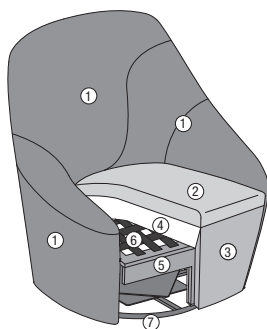

COCO

Coco

Design: Buseti Garuti Redaelli

CS3395

Technical specifications
see page 127

CS3395

FABRIC	Backrest	Seat
Removable	-	-
Not removable	●	●

CS3395 LH

LEATHER	Backrest	Seat
Removable	-	-
Not removable	●	●

Alma

CS3366-A
CS3366-B

1. PUR foam D65
2. Feather mix
3. Polyurethane foam
4. Polyurethane foam
5. Chipboard panel
6. Elastic belts
7. Swivel mechanism

Code	Boxes	Mc	Kg	Dimensions cm WxDxH
1310	1	0,752	40,00	89 x 89 x 95
1320	1	0,202	9,80	75 x 56 x 48

1. Polyurethane foam D35
2. Polyurethane foam D35
3. Chipboard panel
4. Plastic foot

Baltimora

CS3406

1. Plywood panel
2. Polyurethane foam D30
3. Cover