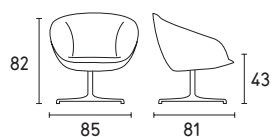

# Love

Design: Radice Orlandini

CS3397

Technical specifications  
see page 129

CS3397-C

Technical specifications  
see page 129