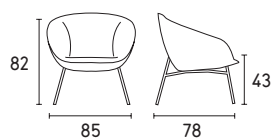

# Love

Design: Radice Orlandini

CS3397

Technical specifications  
see page 129

CS3397-C

Technical specifications  
see page 129

## CS3397 - CS3397-C

FABRIC	Frame
Removable	-
Not removable	●