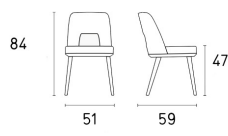

FOYER

Design by Edi e Paolo Ciani / Calligaris Studio

CS1895-M

NOTE Please check all available combinations in the price list.

Prices, availability, lead times, dimensions and product information listed are subject to change without notice. This document was created on 31/Dec/2019 at 10:11 AM.