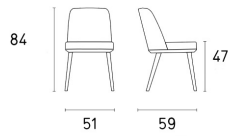

FOYER

Design by Edi e Paolo Ciani / Calligaris Studio

CS1888-M