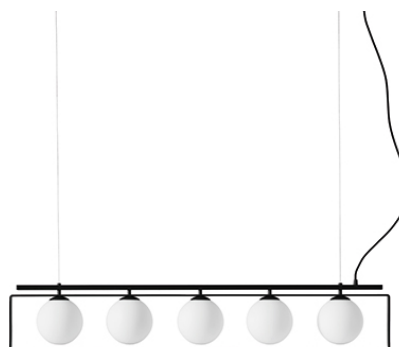

Suspense suspension

design Studio F+B Design, 2020

Diffused and direct light lamp. The spheres that make up the diffuser are made of mouth blown glass. Six satin glass spheres slide inside a black rectangle, in an exercise of timeless shapes.

The chandelier is fixed to the ceiling with two steel suspension cables, the electric cable is covered in black silk. Ceilig rose included.

Colors and Materials

Structure

Black steel

Dimensions

Dimensions
Image not found or type unknown

	cm	inch
A	20	7.9
B	120	47.2
C	15	5.9

Volumetric Details

Weight 11.25 Kg
Volume 0.114 mc
Package 1

Downloads

[.3ds Suspense suspension \(zip\)](https://www.midj.com/images/uploads/resources/3d-midj-suspense-suspension-3ds.zip) - <https://www.midj.com/images/uploads/resources/3d-midj-suspense-suspension-3ds.zip>