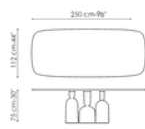

Data sheet

Width:200cm
Depth:108cm
Height:± 75cm

Width:250cm
Depth:112cm
Height:± 75cm

Width:280cm
Depth:115cm
Height:± 75cm

Width:300cm
Depth:120cm
Height:± 75cm

Width:300cm
Depth:140cm
Height:± 75cm

Width:140cm
Depth:140cm
Height:± 75cm

Width:160cm
Depth:160cm
Height:± 75cm

Width:180cm
Depth:180cm
Height:± 75cm

Barrel-shaped top

Wood

Veneered wood
Walnut
Canaletto

Solid wood
American
walnut

Solid wood
Brushed
natural oak

Solid wood
Brushed coal
oak