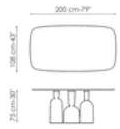

Data sheet

Width:200cm
Depth:108cm
Height:± 75cm

Width:250cm
Depth:112cm
Height:± 75cm

Width:280cm
Depth:115cm
Height:± 75cm

Width:300cm
Depth:120cm
Height:± 75cm

Width:300cm
Depth:140cm
Height:± 75cm

Width:140cm
Depth:140cm
Height:± 75cm

Width:160cm
Depth:160cm
Height:± 75cm

Width:180cm
Depth:180cm
Height:± 75cm

Barrel-shaped top

Wood

Veneered wood
Walnut
Canaletto

Solid wood
American
walnut

Solid wood
Brushed
natural oak

Solid wood
Brushed coal
oak