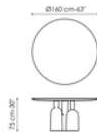

Data sheet

Width:200cm
Depth:108cm
Height:± 75cm

Width:250cm
Depth:112cm
Height:± 75cm

Width:280cm
Depth:115cm
Height:± 75cm

Width:300cm
Depth:120cm
Height:± 75cm

Width:300cm
Depth:140cm
Height:± 75cm

Width:140cm
Depth:140cm
Height:± 75cm

Width:160cm
Depth:160cm
Height:± 75cm

Width:180cm
Depth:180cm
Height:± 75cm

Barrel-shaped top

Wood

Veneered wood
Walnut
Canaletto

Solid wood
American
walnut

Solid wood
Brushed
natural oak

Solid wood
Brushed coal
oak