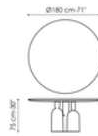

Data sheet

Width:200cm
Depth:108cm
Height:± 75cm

Width:250cm
Depth:112cm
Height:± 75cm

Width:280cm
Depth:115cm
Height:± 75cm

Width:300cm
Depth:120cm
Height:± 75cm

Width:300cm
Depth:140cm
Height:± 75cm

Width:140cm
Depth:140cm
Height:± 75cm

Width:160cm
Depth:160cm
Height:± 75cm

Width:180cm
Depth:180cm
Height:± 75cm

Barrel-shaped top

Wood

Veneered wood
Walnut
Canaletto

Solid wood
American
walnut

Solid wood
Brushed
natural oak

Solid wood
Brushed coal
oak