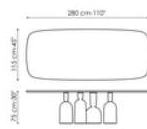

Data sheet

Width:200cm
Depth:108cm
Height:± 75cm

Width:250cm
Depth:112cm
Height:± 75cm

Width:280cm
Depth:115cm
Height:± 75cm

Width:300cm
Depth:120cm
Height:± 75cm

Width:300cm
Depth:140cm
Height:± 75cm

Width:140cm
Depth:140cm
Height:± 75cm

Width:160cm
Depth:160cm
Height:± 75cm

Width:180cm
Depth:180cm
Height:± 75cm

Barrel-shaped top

Wood

Veneered wood
Walnut
Canaletto

Solid wood
American
walnut

Solid wood
Brushed
natural oak

Solid wood
Brushed coal
oak