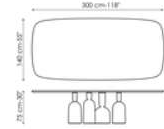

Data sheet

Width:200cm
Depth:108cm
Height:± 75cm

Width:250cm
Depth:112cm
Height:± 75cm

Width:280cm
Depth:115cm
Height:± 75cm

Width:300cm
Depth:120cm
Height:± 75cm

Width:300cm
Depth:140cm
Height:± 75cm

Width:140cm
Depth:140cm
Height:± 75cm

Width:160cm
Depth:160cm
Height:± 75cm

Width:180cm
Depth:180cm
Height:± 75cm

Barrel-shaped top

Wood

Veneered wood
Walnut
Canaletto

Solid wood
American
walnut

Solid wood
Brushed
natural oak

Solid wood
Brushed coal
oak