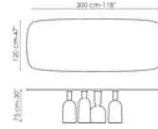

Data sheet

Width:200cm
Depth:108cm
Height:± 75cm

Width:250cm
Depth:112cm
Height:± 75cm

Width:280cm
Depth:115cm
Height:± 75cm

Width:300cm
Depth:120cm
Height:± 75cm

Width:300cm
Depth:140cm
Height:± 75cm

Width:140cm
Depth:140cm
Height:± 75cm

Width:160cm
Depth:160cm
Height:± 75cm

Width:180cm
Depth:180cm
Height:± 75cm

Barrel-shaped top

Wood

Veneered wood
Walnut
Canaletto

Solid wood
American
walnut

Solid wood
Brushed
natural oak

Solid wood
Brushed coal
oak