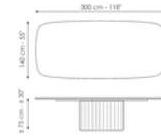

elegant and surprising elongated cylinder that recalls the shape of a Greek column and which pushes the design towards ancient architectural horizons.

Data sheet

Width:200cm
Depth:108cm
Height:± 75cm

Width:250cm
Depth:112cm
Height:± 75cm

Width:280cm
Depth:115cm
Height:± 75cm

Width:300cm
Depth:120cm
Height:± 75cm

Width:300cm
Depth:140cm
Height:± 75cm

Width:140cm
Depth:140cm
Height:± 75cm

Width:160cm
Depth:160cm
Height:± 75cm

Width:180cm
Depth:180cm
Height:± 75cm