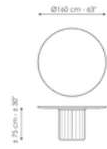

elegant and surprising elongated cylinder that recalls the shape of a Greek column and which pushes the design towards ancient architectural horizons.

Data sheet

Width:200cm
Depth:108cm
Height:± 75cm

Width:250cm
Depth:112cm
Height:± 75cm

Width:280cm
Depth:115cm
Height:± 75cm

Width:300cm
Depth:120cm
Height:± 75cm

Width:300cm
Depth:140cm
Height:± 75cm

Width:140cm
Depth:140cm
Height:± 75cm

Width:160cm
Depth:160cm
Height:± 75cm

Width:180cm
Depth:180cm
Height:± 75cm