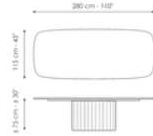

elegant and surprising elongated cylinder that recalls the shape of a Greek column and which pushes the design towards ancient architectural horizons.

Data sheet

Width:200cm
Depth:108cm
Height:± 75cm

Width:250cm
Depth:112cm
Height:± 75cm

Width:280cm
Depth:115cm
Height:± 75cm

Width:300cm
Depth:120cm
Height:± 75cm

Width:300cm
Depth:140cm
Height:± 75cm

Width:140cm
Depth:140cm
Height:± 75cm

Width:160cm
Depth:160cm
Height:± 75cm

Width:180cm
Depth:180cm
Height:± 75cm