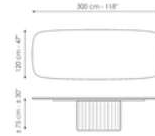

elegant and surprising elongated cylinder that recalls the shape of a Greek column and which pushes the design towards ancient architectural horizons.

Data sheet

Width:200cm
Depth:108cm
Height:± 75cm

Width:250cm
Depth:112cm
Height:± 75cm

Width:280cm
Depth:115cm
Height:± 75cm

Width:300cm
Depth:120cm
Height:± 75cm

Width:300cm
Depth:140cm
Height:± 75cm

Width:140cm
Depth:140cm
Height:± 75cm

Width:160cm
Depth:160cm
Height:± 75cm

Width:180cm
Depth:180cm
Height:± 75cm