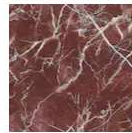

Barrel shaped top

Wood

Veneered wood
Walnut
Canaletto

Solid wood
Brushed coal
oak

Solid wood
Brushed
natural oak

Solid wood
American
walnut

Ceramic

Mat ceramic
Ardesia grey

Glossy ceramic
Calacatta

Silk finish ceramic
Calacatta
macchia
vecchia

Glossy ceramic
Imperial grey

Glossy ceramic
Rosso
imperiale

Mat ceramic
Laurent

Glossy ceramic
Black Onyx

Glossy ceramic
Mountain peak

Marble

Marble
Calacatta

Marble
Carrara

Marble
Emperador

Marble
Fior di bosco

Marble
Marquinia

Marble
Rosso Carpazi

Marble
Saint Denis

Round top

Wood

Solid wood
American
walnut

Solid wood
Brushed coal
oak

Solid wood
Brushed
natural oak

Ceramic

Mat ceramic
Ardesia grey

Glossy ceramic
Calacatta

**Silk finish
ceramic**
Calacatta
macchia
vecchia