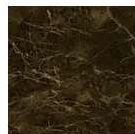

Wood

Solid wood
American
walnut

Solid wood
Brushed coal
oak

Solid wood
Brushed
natural oak

Ceramic

Mat ceramic
Ardesia grey

Glossy ceramic
Calacatta

**Silk finish
ceramic**
Calacatta
macchia
vecchia

Glossy ceramic
Imperial grey

Mat ceramic
Laurent

Glossy ceramic
Rosso
imperiale

Glossy ceramic
Black Onyx

Glossy ceramic
Mountain peak

Marble

Marble
Calacatta

Marble
Carrara

Marble
Emperador

Marble
Fior di bosco

Marble
Marquinia

Marble
Rosso Carpazi

Marble
Saint Denis

Base

Plastic

**High density
polyurethane**
Brushed bronze

**High density
polyurethane**
Brushed lead

The samples above represent the complete range of materials and finishes available for this product (regardless of the top shape or size, in the case of tables). Fabrics, eco-leather, leather and emery leather shown in this website are a selection. Colors and finishes are approximate and may slightly differ from actual ones. Please visit Bonaldo dealers to see the complete sample collection and get further details about our products.