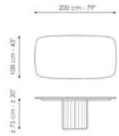

BONA D

Dorian Table

Designer: **Spazioameno**

In the Dorian modern oval dining table, flexible qualities and geometric simplicity establish an interplay through contrast. The large top - made of ceramic, marble or wood - rests on a base with a striking sculptural character, consisting of an

elegant and surprising elongated cylinder that recalls the shape of a Greek column and which pushes the design towards ancient architectural horizons.

Data sheet

Width:200cm
Depth:108cm
Height:± 75cm

Width:250cm
Depth:112cm
Height:± 75cm

Width:280cm
Depth:115cm
Height:± 75cm

Width:300cm
Depth:120cm
Height:± 75cm

Width:300cm
Depth:140cm
Height:± 75cm

Width:140cm
Depth:140cm
Height:± 75cm

Width:160cm
Depth:160cm
Height:± 75cm

Width:180cm
Depth:180cm
Height:± 75cm