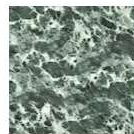

Wood

Solid wood
American
walnut

Solid wood
Brushed coal
oak

Solid wood
Brushed
natural oak

Ceramic

Mat ceramic
Ardesia grey

Glossy ceramic
Calacatta

**Silk finish
ceramic**
Calacatta
macchia
vecchia

Glossy ceramic
Imperial grey

Mat ceramic
Laurent

Glossy ceramic
Rosso
imperiale

Glossy ceramic
Black Onyx

Glossy ceramic
Mountain peak

Marble

Marble
Calacatta

Marble
Carrara

Marble
Emperador

Marble
Fior di bosco

Marble
Marquinia

Marble
Rosso Carpazi

Marble
Saint Denis

Base

Plastic

**High density
polyurethane**
Brushed bronze

**High density
polyurethane**
Brushed lead

The samples above represent the complete range of materials and finishes available for this product (regardless of the top shape or size, in the case of tables). Fabrics, eco-leather, leather and emery leather shown in this website are a selection. Colors and finishes are approximate and may slightly differ from actual ones. Please visit Bonaldo dealers to see the complete sample collection and get further details about our products.