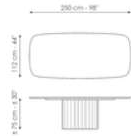

elegant and surprising elongated cylinder that recalls the shape of a Greek column and which pushes the design towards ancient architectural horizons.

Data sheet

Width:200cm
Depth:108cm
Height:± 75cm

Width:250cm
Depth:112cm
Height:± 75cm

Width:280cm
Depth:115cm
Height:± 75cm

Width:300cm
Depth:120cm
Height:± 75cm

Width:300cm
Depth:140cm
Height:± 75cm

Width:140cm
Depth:140cm
Height:± 75cm

Width:160cm
Depth:160cm
Height:± 75cm

Width:180cm
Depth:180cm
Height:± 75cm