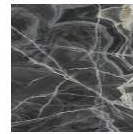

Barrel shaped top

Wood

Veneered wood
Walnut
Canaletto

Solid wood
Brushed coal
oak

Solid wood
Brushed
natural oak

Solid wood
American
walnut

Ceramic

Mat ceramic
Ardesia grey

Glossy ceramic
Calacatta

Silk finish ceramic
Calacatta
macchia
vecchia

Glossy ceramic
Imperial grey

Glossy ceramic
Rosso
imperiale

Mat ceramic
Laurent

Glossy ceramic
Black Onyx

Glossy ceramic
Mountain peak

Marble

Marble
Calacatta

Marble
Carrara

Marble
Emperador

Marble
Fior di bosco

Marble
Marquinia

Marble
Rosso Carpazi

Marble
Saint Denis

Round top