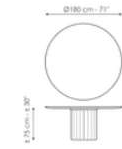

elegant and surprising elongated cylinder that recalls the shape of a Greek column and which pushes the design towards ancient architectural horizons.

Data sheet

Width:200cm
Depth:108cm
Height:± 75cm

Width:250cm
Depth:112cm
Height:± 75cm

Width:280cm
Depth:115cm
Height:± 75cm

Width:300cm
Depth:120cm
Height:± 75cm

Width:300cm
Depth:140cm
Height:± 75cm

Width:140cm
Depth:140cm
Height:± 75cm

Width:160cm
Depth:160cm
Height:± 75cm

Width:180cm
Depth:180cm
Height:± 75cm