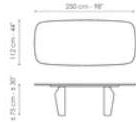

## Flame, Flame Wood

Designer: **Gino Carollo**

Flame's main features are its harmonious shapes and light, sinuous volumes. The top, which is visibly suspended, is fully usable thanks to the position of the double base designed to optimize the overall space. Form and function are perfectly expressed in this table: the extensive customization options allow you to arrange it according to your tastes, needs and

# Data sheet

Width:200cm  
Depth:108cm  
Height:± 75cm

Width:250cm  
Depth:112cm  
Height:± 75cm

Width:280cm  
Depth:115cm  
Height:± 75cm

Width:300cm  
Depth:120cm  
Height:± 75cm

Width:300cm  
Depth:140cm  
Height:± 75cm

Width:140cm  
Depth:140cm  
Height:± 75cm

Width:160cm  
Depth:160cm  
Height:± 75cm

Width:180cm  
Depth:180cm  
Height:± 75cm